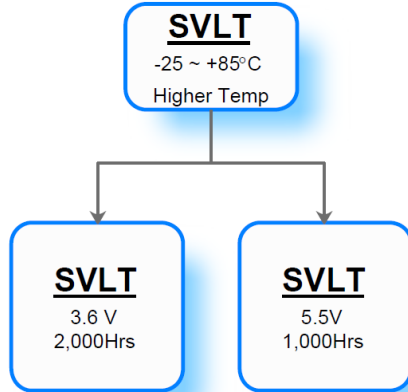

● EDLC

Coin Type

Radial Type

Snap-In Type