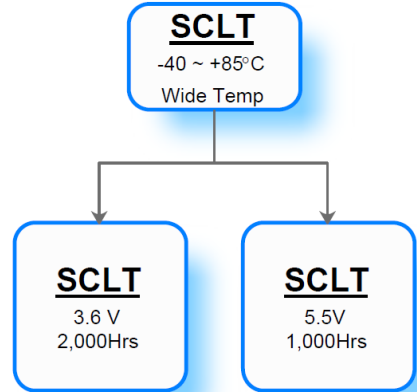

● EDLC

Coin Type

Radial Type

Snap-In Type